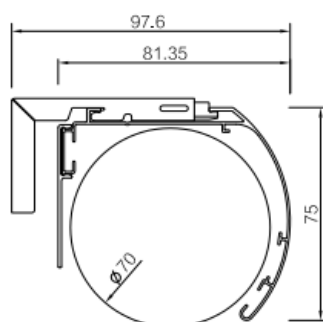

Curve white S2

Fabric Wrapped S3

COMBINA
GLOBAL

Bottom Rail:

Type A White

Type A Gray

Control system:
Cordless

Parameters of Valance & Tube

White S2/Fabric wrapped S3

Customizable Size:

Width (cm): 50-230

Height (cm): 50-280

Fabric deduction (cm): 2.5