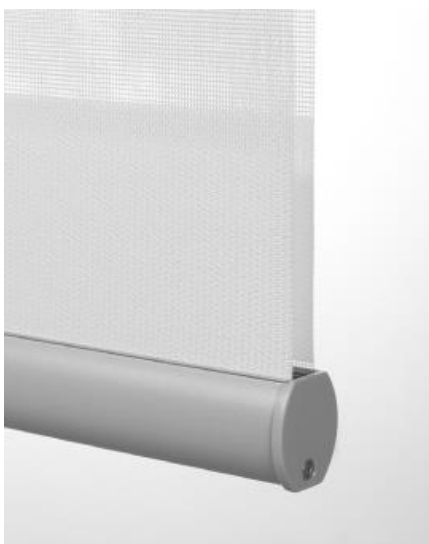

COMBINA
GLOBAL

Zebra blinds

Our Zebra shades provide a versatile selection of colors, textures, and prints, offering simple yet elegant light control options.

Fabric shading effect:

Open

Close

Available Valance:

Curve white S2

Fabric Wrapped S3

COMBINA
GLOBAL

Bottom Rail:

Type A White

Type A Gray

Control system:
Cordless

Parameters of Valance & Tube

White S2/Fabric wrapped S3

Customizable Size:

Width (cm): 50-230

Height (cm): 50-280

Fabric deduction (cm): 2.5